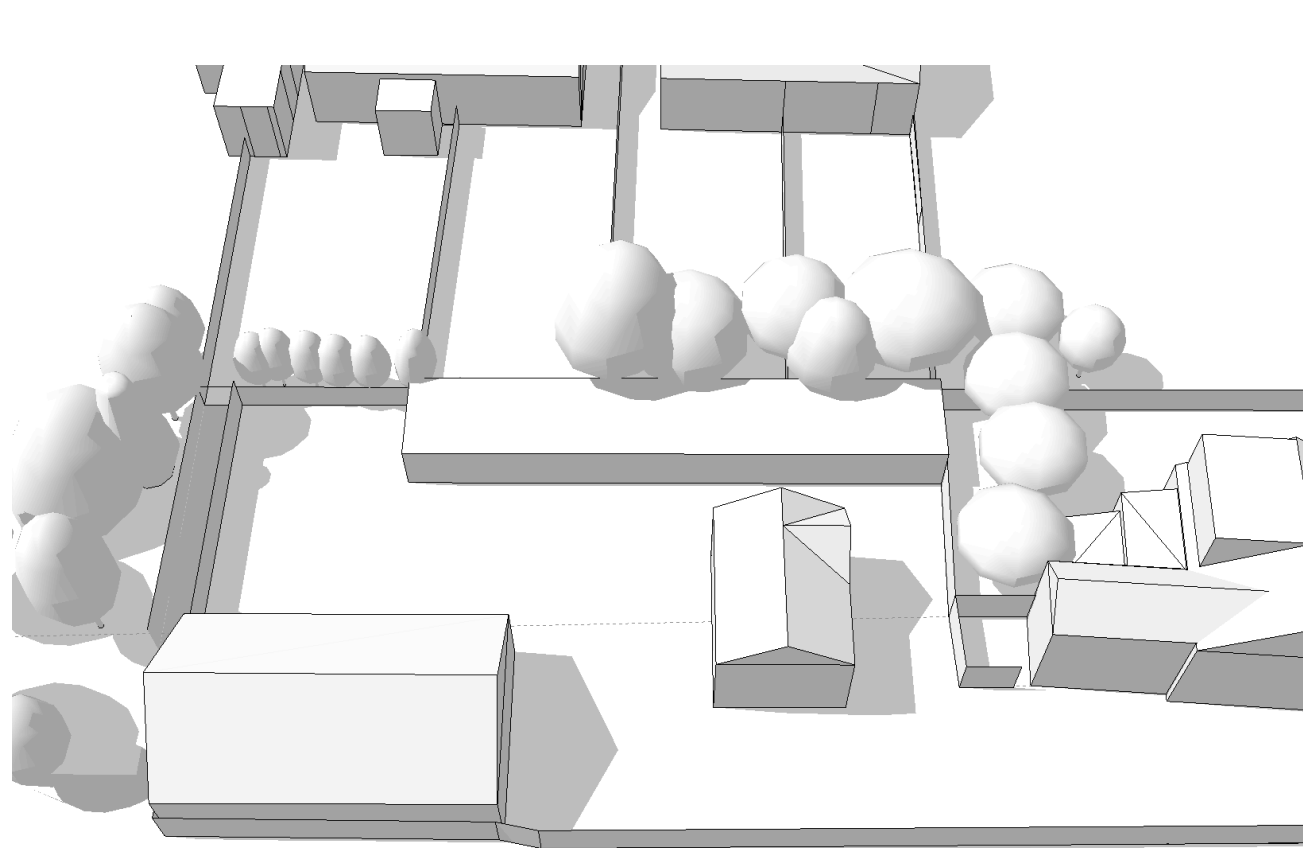

SHADOW STUDIES - 21ST JUNE (MORNING)

Existing - 9:00am

Proposed - 9:00am

Existing - 11:00am

Proposed - 11:00am

SHADOW STUDIES - 21ST JUNE (AFTERNOON)

Existing - 2:00pm

Proposed - 2:00pm

Existing - 4:00pm

Proposed - 4:00pm

SHADOW STUDIES - 21ST SEPTEMBER (MORNING)

Existing - 9:00am

Existing - 11:00am

Proposed - 9:00am

Proposed - 11:00am

Existing - 2:00pm

Proposed - 2:00pm

Existing - 4:00pm

Proposed - 4:00pm

SHADOW STUDIES - 21ST DECEMBER (MORNING)

Existing - 9:00am

Existing - 11:00am

Proposed - 9:00am

Proposed - 11:00am

Existing - 2:00pm

Proposed - 2:00pm

Existing - 4:00pm

Proposed - 4:00pm