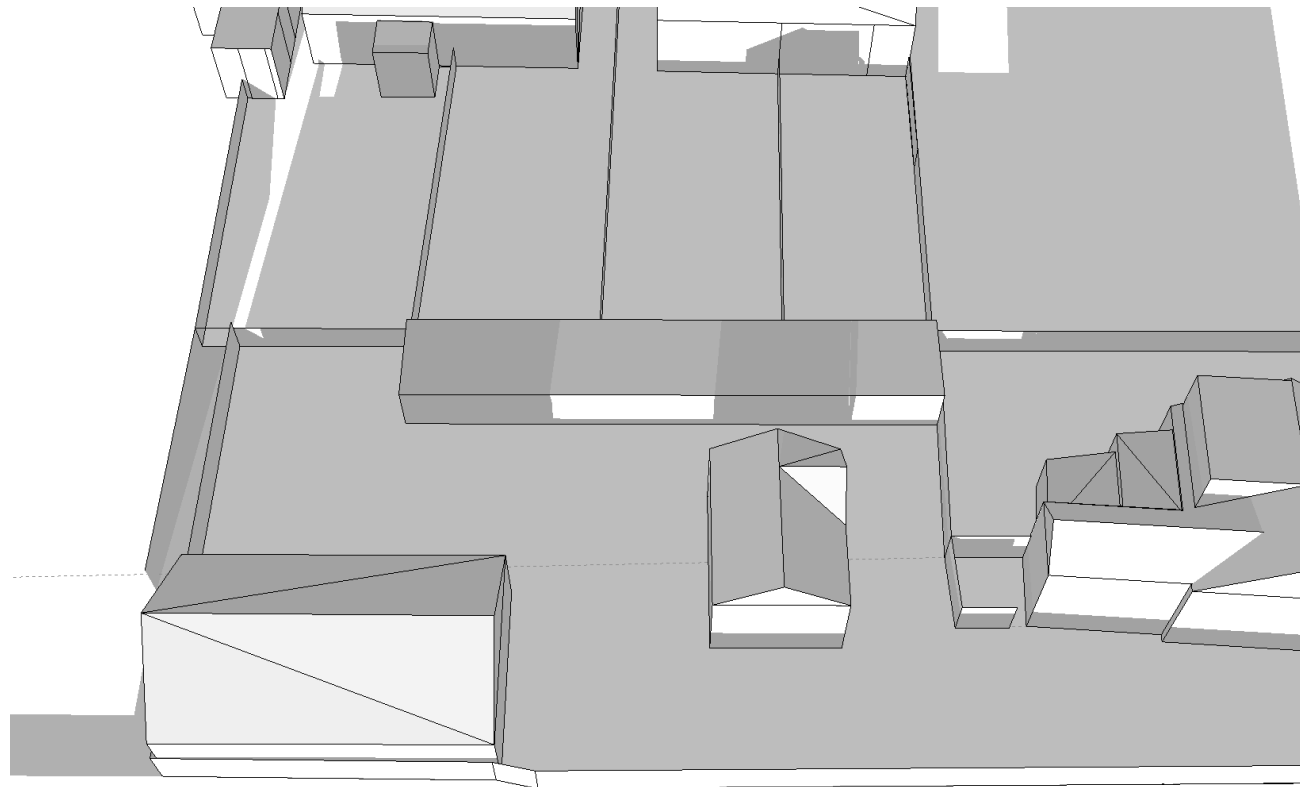

Proposed - 2:00pm

Existing - 4:00pm

Proposed - 4:00pm

SHADOW STUDIES - 21ST DECEMBER (MORNING)

Existing - 9:00am

Existing - 11:00am

Proposed - 9:00am

Proposed - 11:00am

Existing - 2:00pm

Proposed - 2:00pm

Existing - 4:00pm

Proposed - 4:00pm