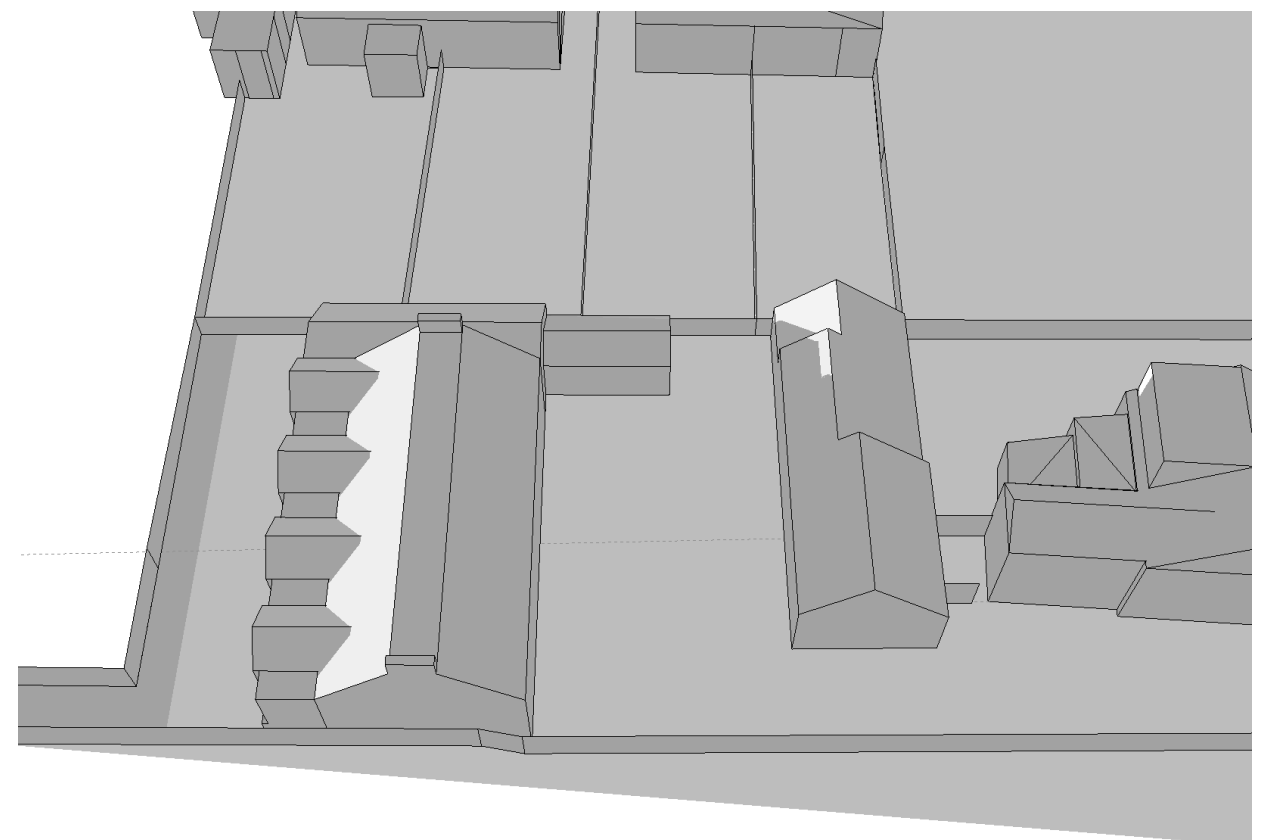

Proposed - 2:00pm

Existing - 4:00pm

Proposed - 4:00pm

SHADOW STUDIES - 21ST DECEMBER (MORNING)

Existing - 9:00am

Existing - 11:00am

Proposed - 9:00am

Proposed - 11:00am

Existing - 2:00pm

Proposed - 2:00pm

Existing - 4:00pm

Proposed - 4:00pm