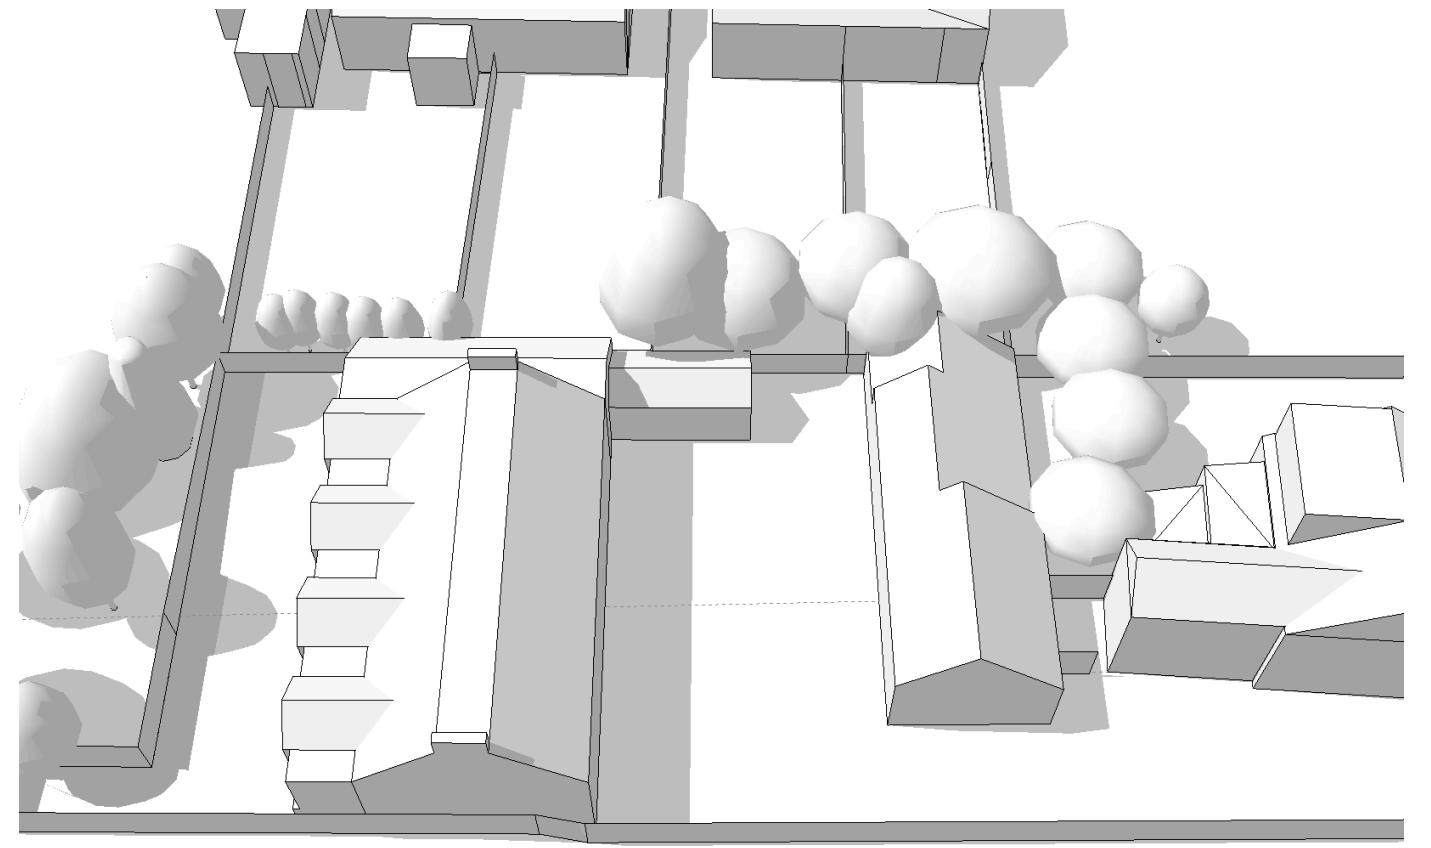

SHADOW STUDIES - 21ST JUNE (AFTERNOON)