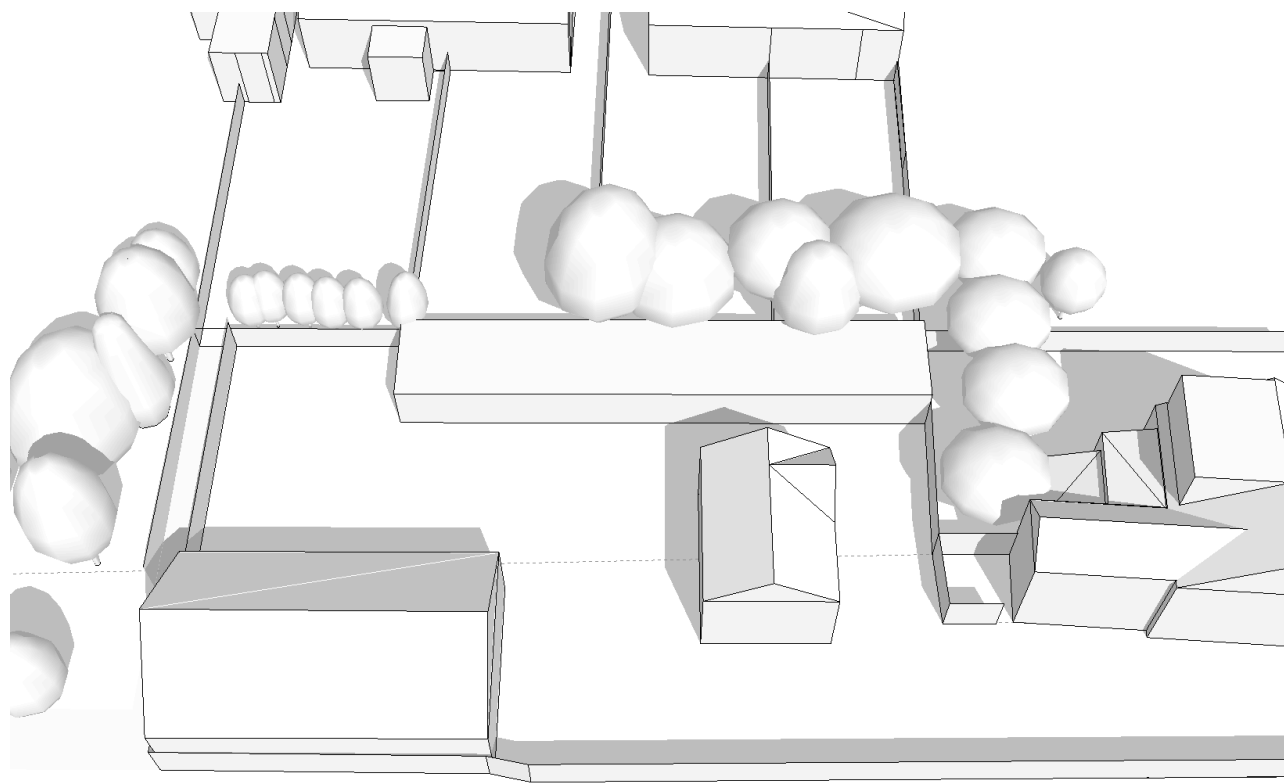

SHADOW STUDIES - 21ST JUNE (MORNING)

Existing - 9:00am

Proposed - 9:00am

Existing - 11:00am

Proposed - 11:00am

SHADOW STUDIES - 21ST JUNE (AFTERNOON)

Existing - 2:00pm

Proposed - 2:00pm

Existing - 4:00pm

Proposed - 4:00pm

SHADOW STUDIES - 21ST SEPTEMBER (MORNING)

Existing - 9:00am

Existing - 11:00am

Proposed - 9:00am

Proposed - 11:00am

Existing - 2:00pm

Proposed - 2:00pm

Existing - 4:00pm

Proposed - 4:00pm

SHADOW STUDIES - 21ST DECEMBER (MORNING)

Existing - 9:00am

Existing - 11:00am

Proposed - 9:00am

Proposed - 11:00am

Existing - 2:00pm

Proposed - 2:00pm

Existing - 4:00pm

Proposed - 4:00pm