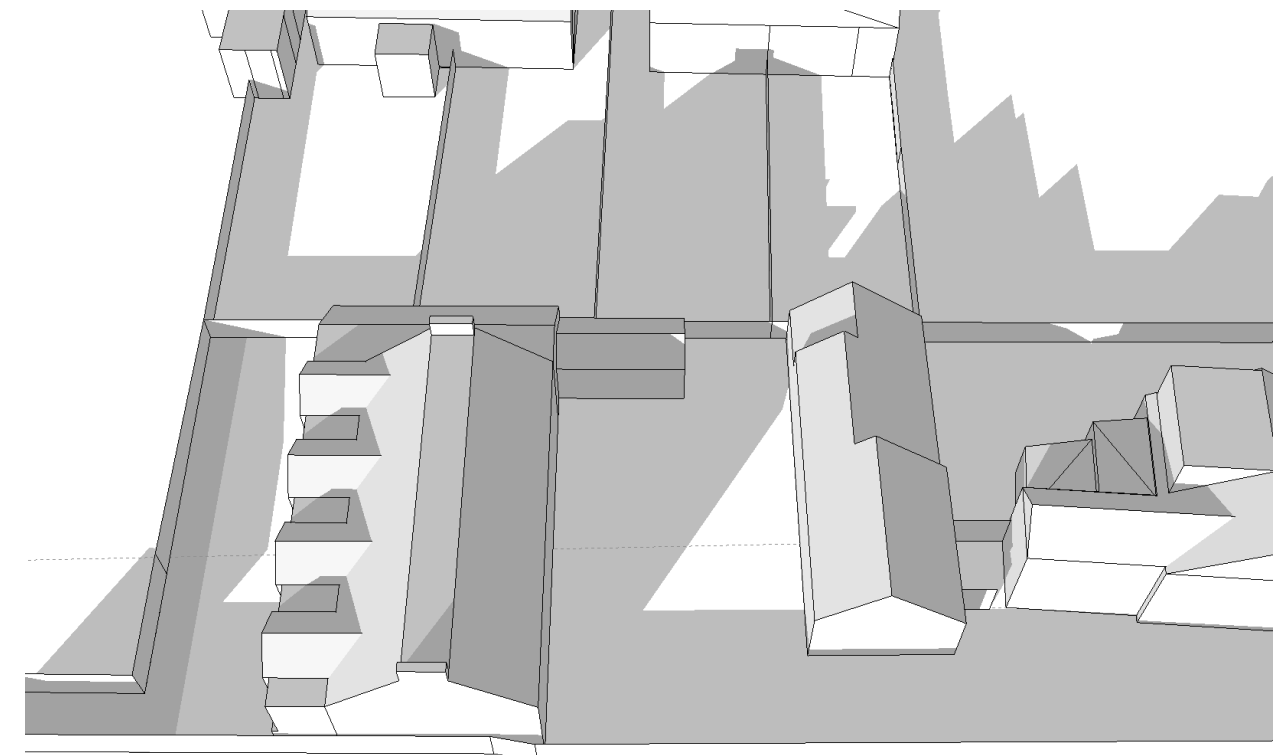

Proposed - 2:00pm

Existing - 4:00pm

Proposed - 4:00pm

SHADOW STUDIES - 21ST DECEMBER (MORNING)

Existing - 9:00am

Existing - 11:00am

Proposed - 9:00am

Proposed - 11:00am

Existing - 2:00pm

Proposed - 2:00pm

Existing - 4:00pm

Proposed - 4:00pm