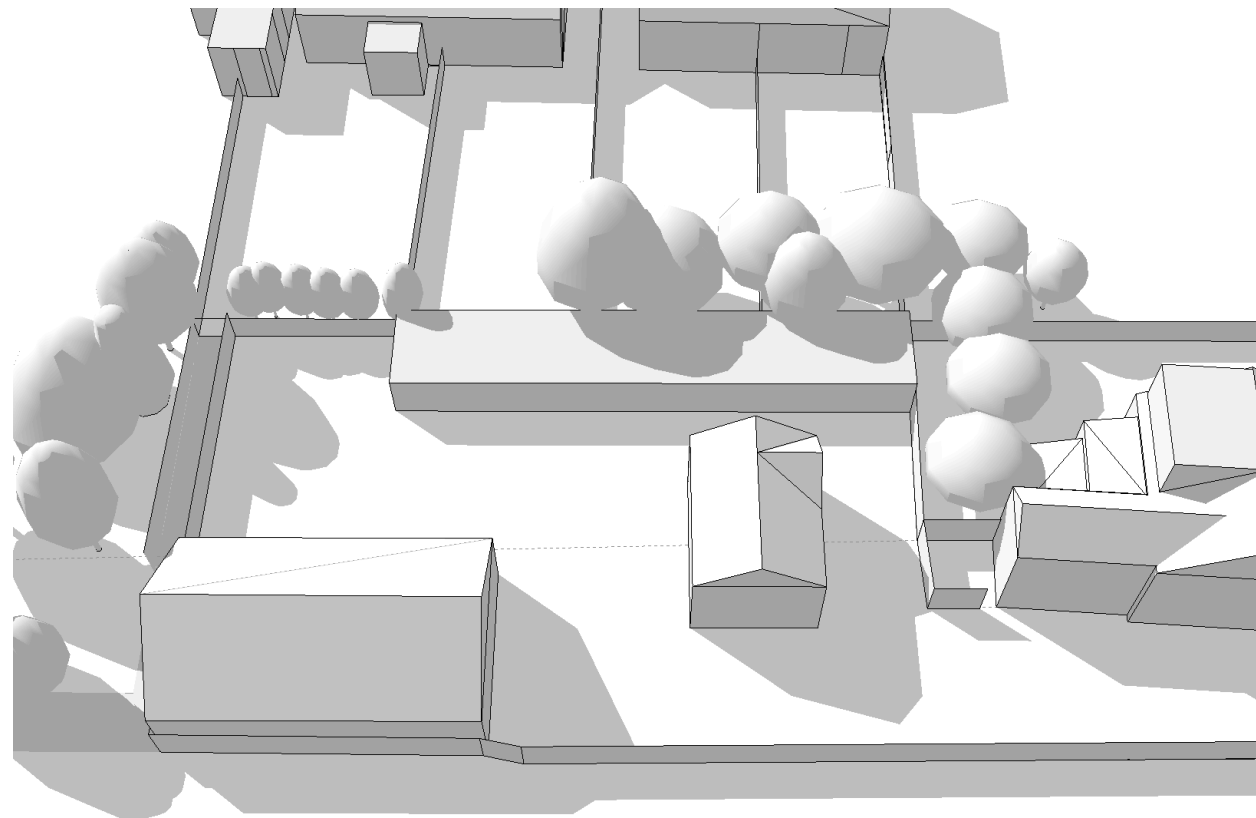

SHADOW STUDIES - 21ST JUNE (MORNING)

Existing - 9:00am

Proposed - 9:00am

Existing - 11:00am

Proposed - 11:00am

SHADOW STUDIES - 21ST JUNE (AFTERNOON)

Existing - 2:00pm

Proposed - 2:00pm

Existing - 4:00pm

Proposed - 4:00pm

SHADOW STUDIES - 21ST SEPTEMBER (MORNING)

Existing - 9:00am

Existing - 11:00am

Proposed - 9:00am

Proposed - 11:00am

Existing - 2:00pm

Proposed - 2:00pm

Existing - 4:00pm

Proposed - 4:00pm

SHADOW STUDIES - 21ST DECEMBER (MORNING)

Existing - 9:00am

Existing - 11:00am

Proposed - 9:00am

Proposed - 11:00am

Existing - 2:00pm

Proposed - 2:00pm

Existing - 4:00pm

Proposed - 4:00pm