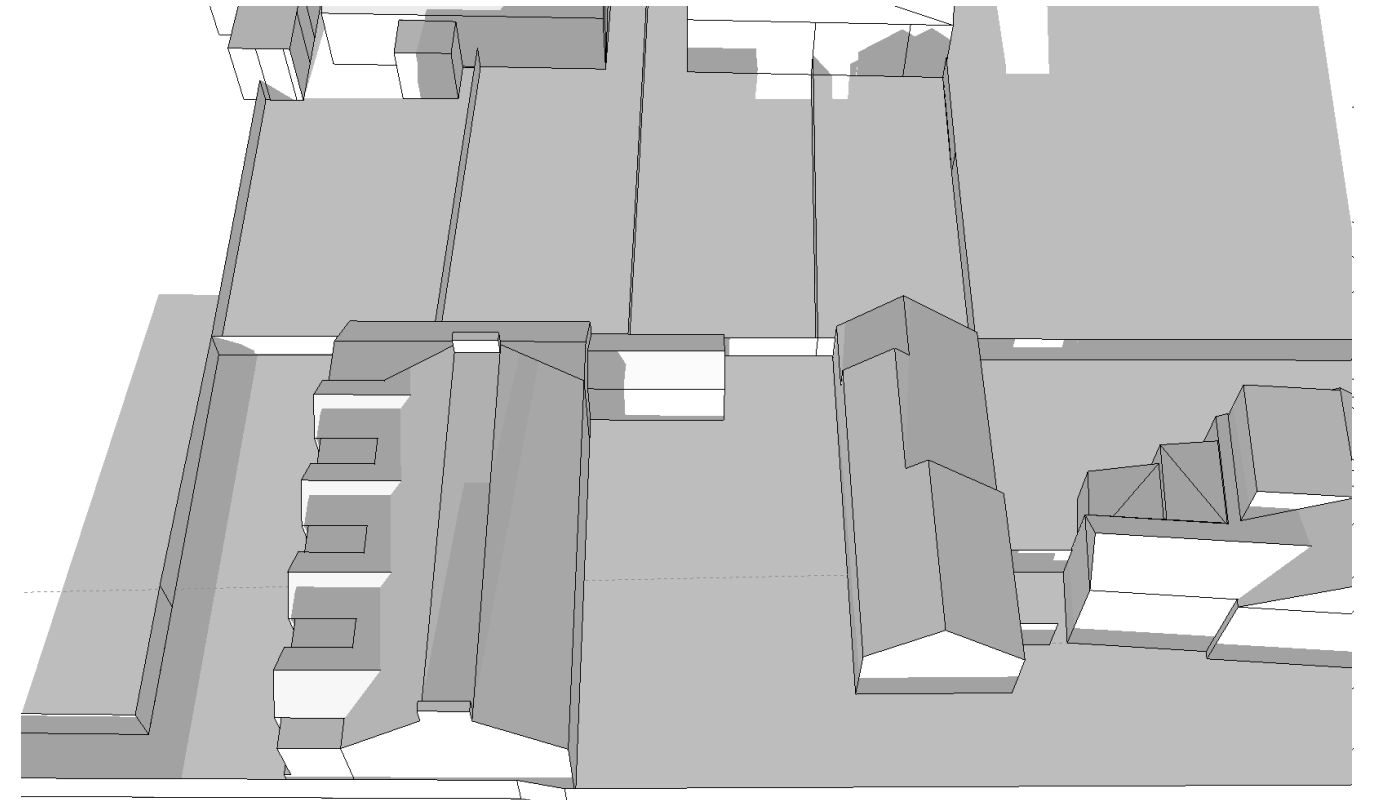

Proposed - 2:00pm

Existing - 4:00pm

Proposed - 4:00pm

SHADOW STUDIES - 21ST DECEMBER (MORNING)

Existing - 9:00am

Existing - 11:00am

Proposed - 9:00am

Proposed - 11:00am

Existing - 2:00pm

Proposed - 2:00pm

Existing - 4:00pm

Proposed - 4:00pm